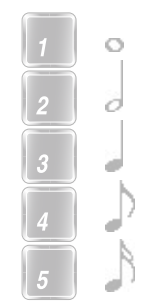

My First
A Nonny Mouse

The title of the composition
the composer

 play the composition

move the composition  

 Use the mouse to click on a note, and the **note-maker** will appear

 To the previous note

 To the next note

-  Moves the note up
-  Moves the note down
-  Make the note shorter
-  Make the note longer

-  add the same note
-  change note into a rest a rest into a note
-  remove note

clef **key signature** **transpose** **instrument** buttons for the selected bar